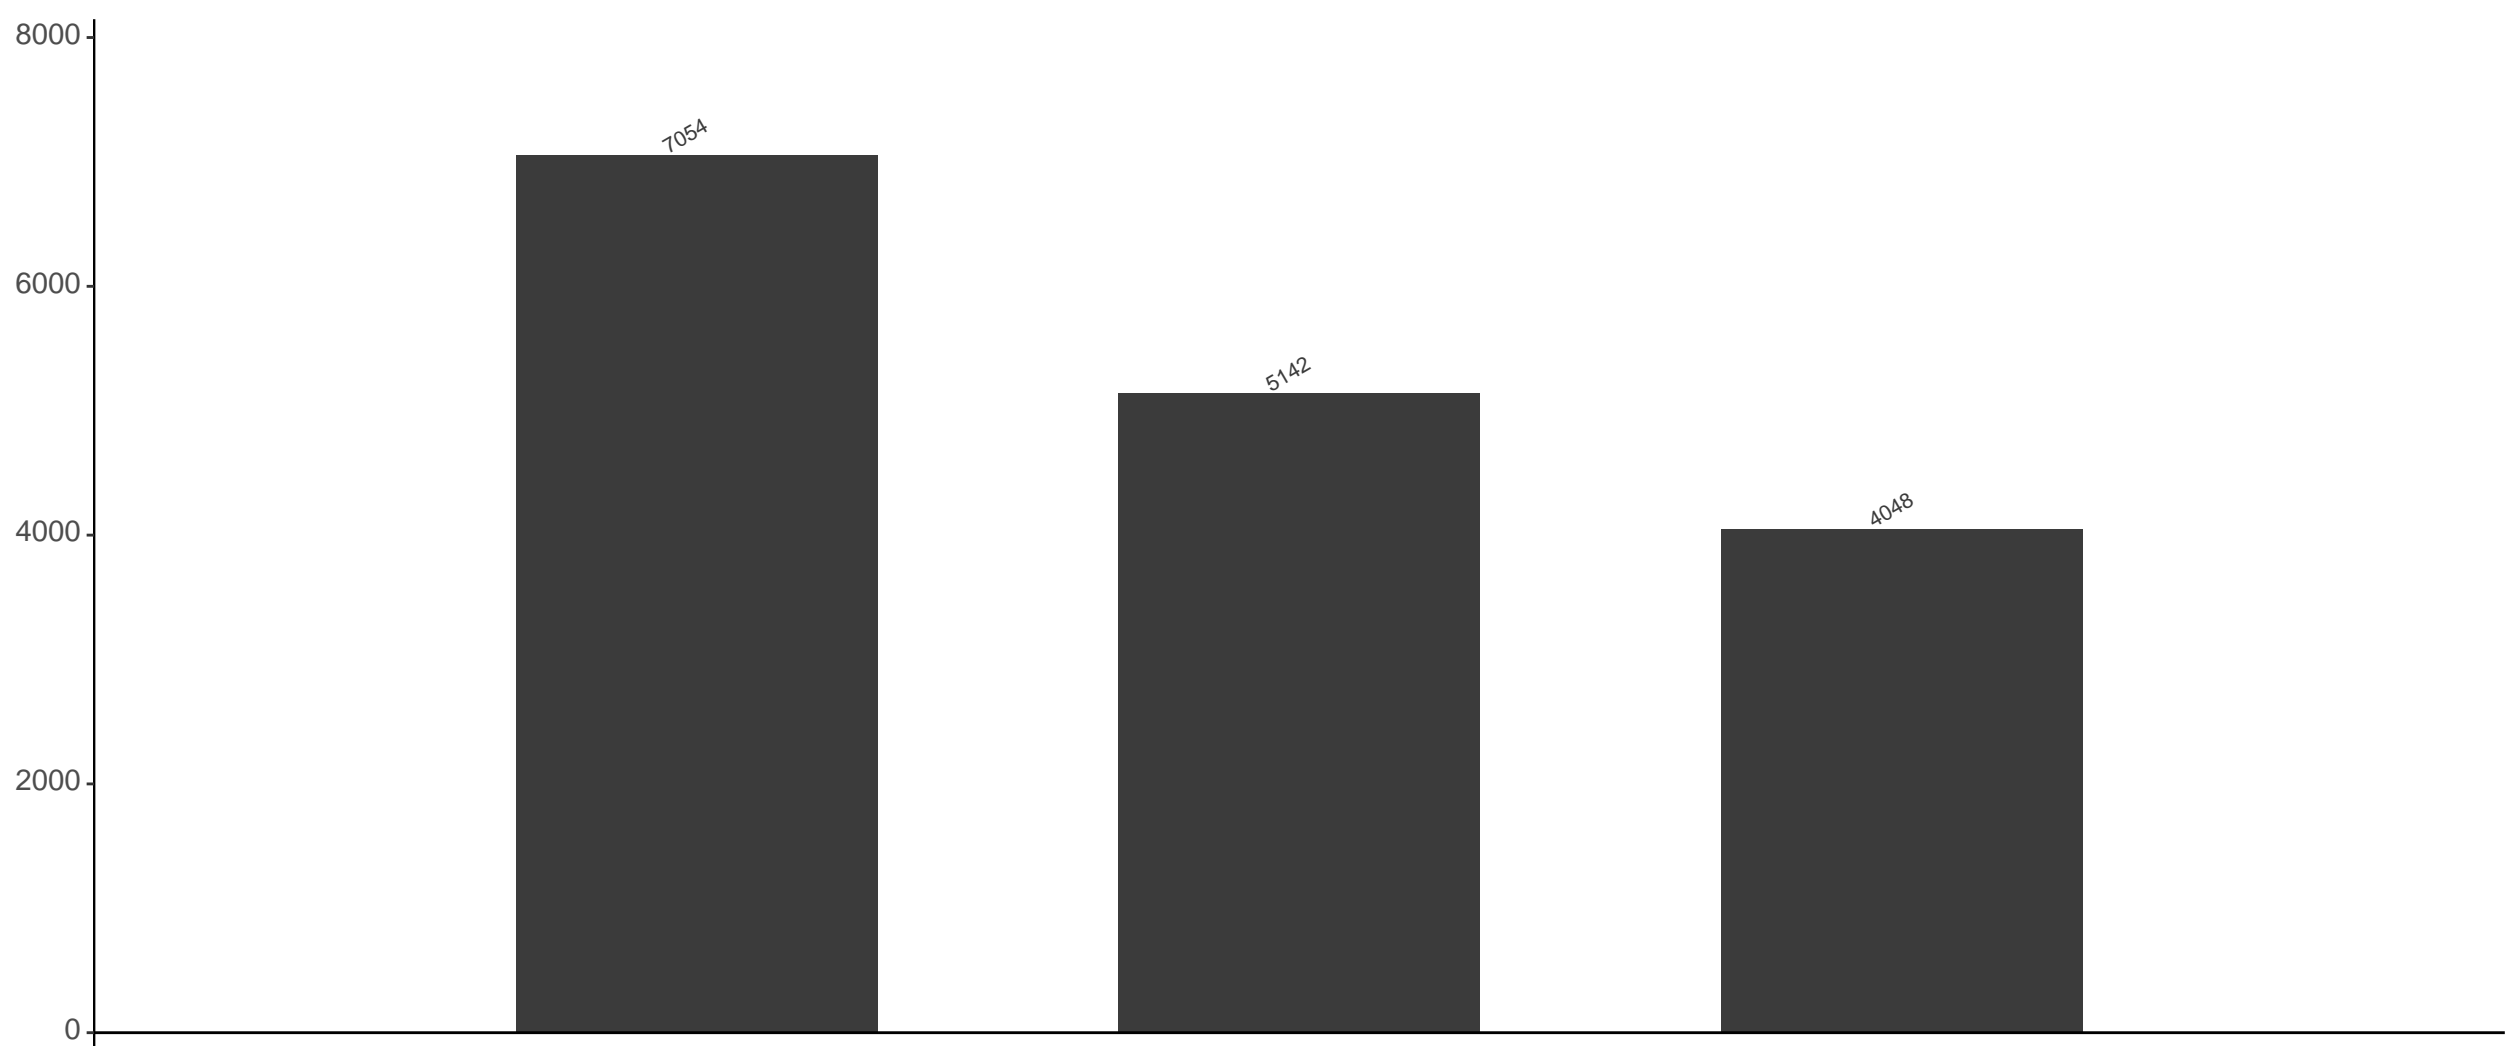

Intersection Size

H3K27me3-Kc167-cubenas-potts2017_R1

H3K27me3-Kc167-cubenas-potts2017_R2

12500 10000 7500 5000 2500 0
Set Size