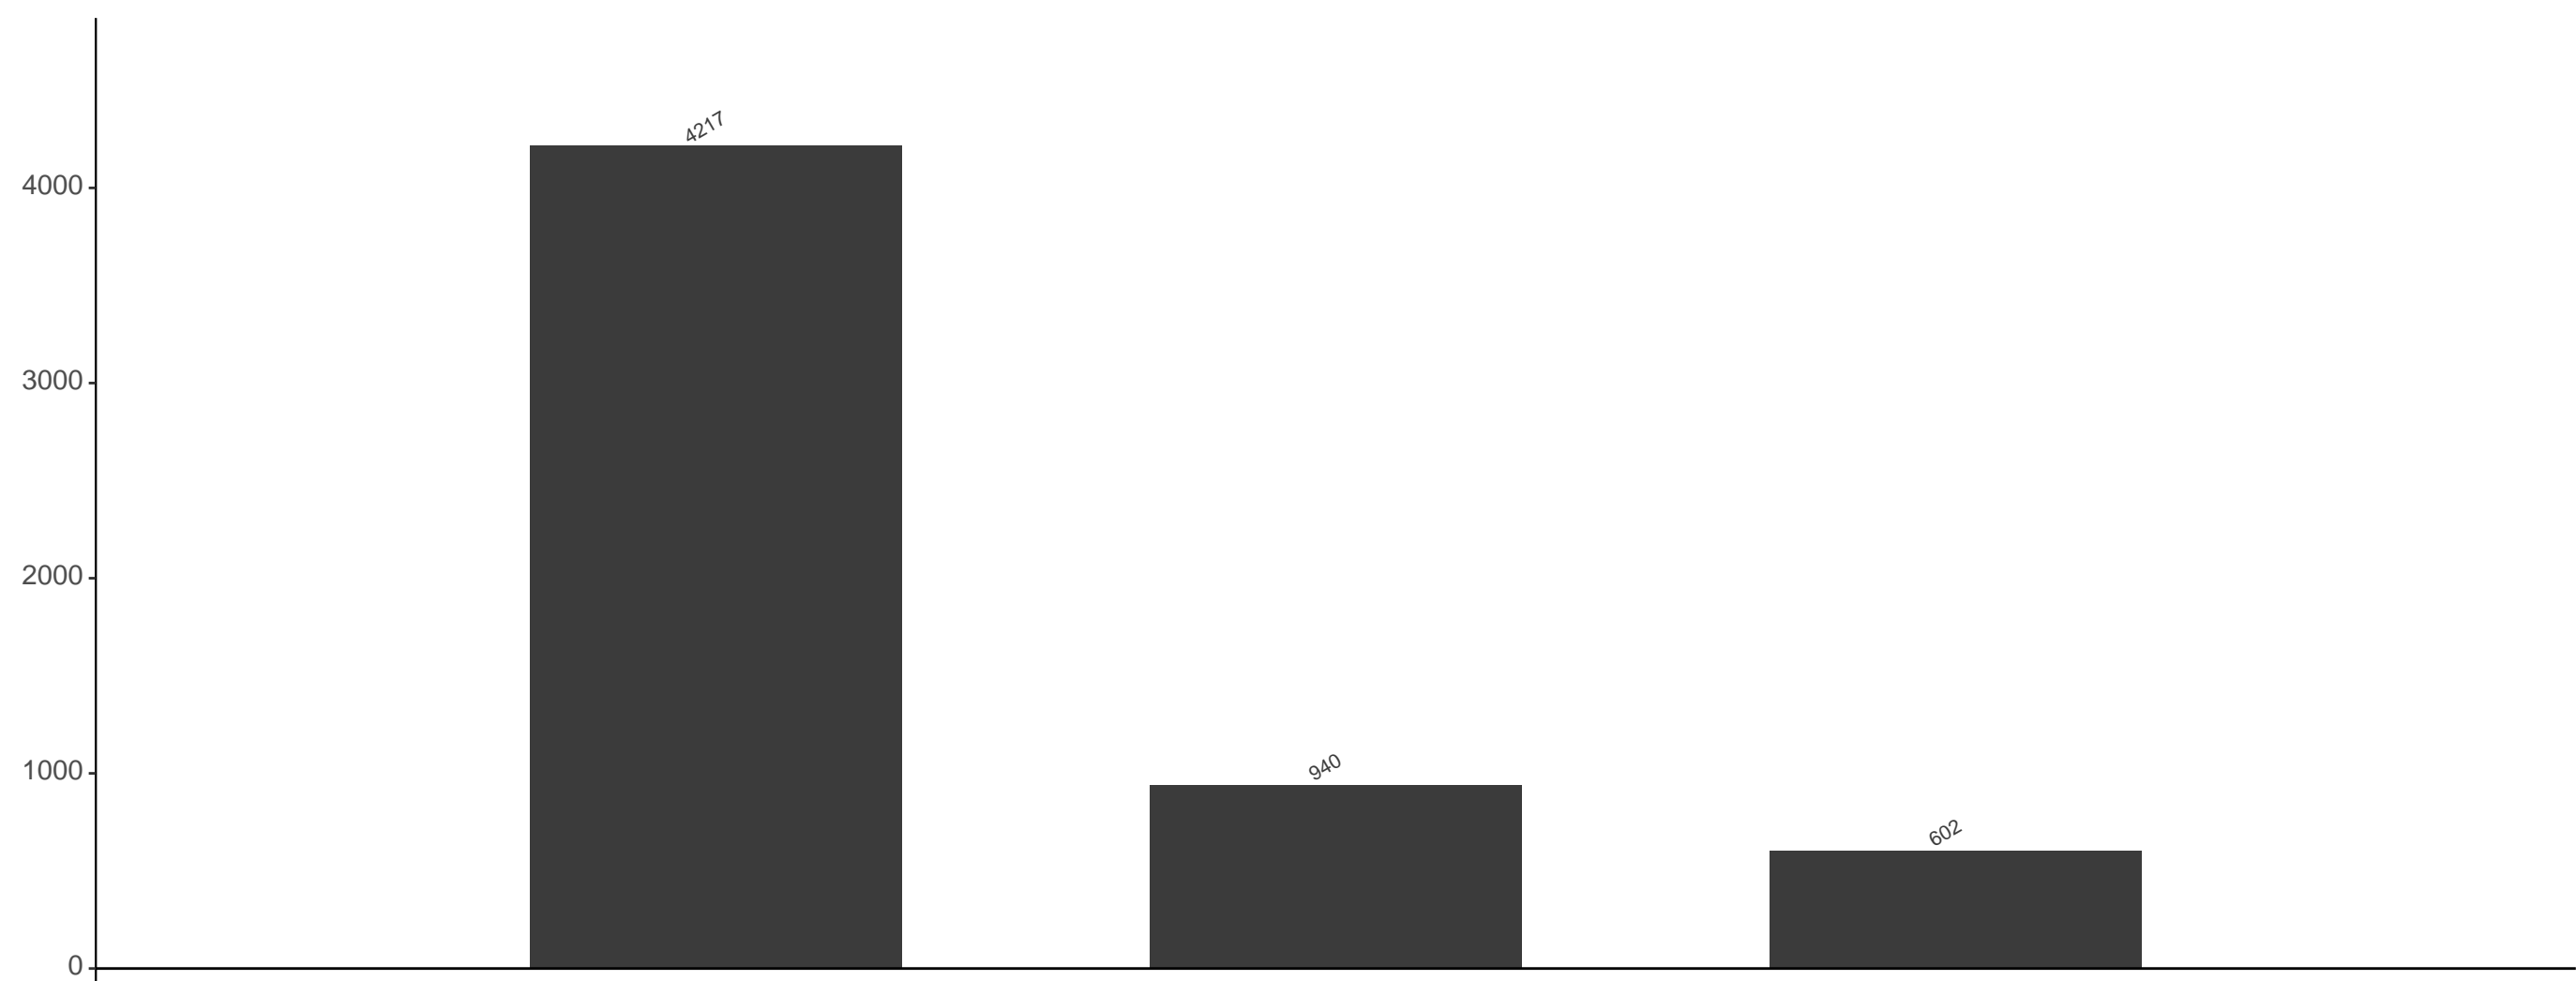

Intersection Size

CapH2-Kc167-li2015_R1

CapH2-Kc167-li2015_R2

Set Size

5000 4000 3000 2000 1000 0