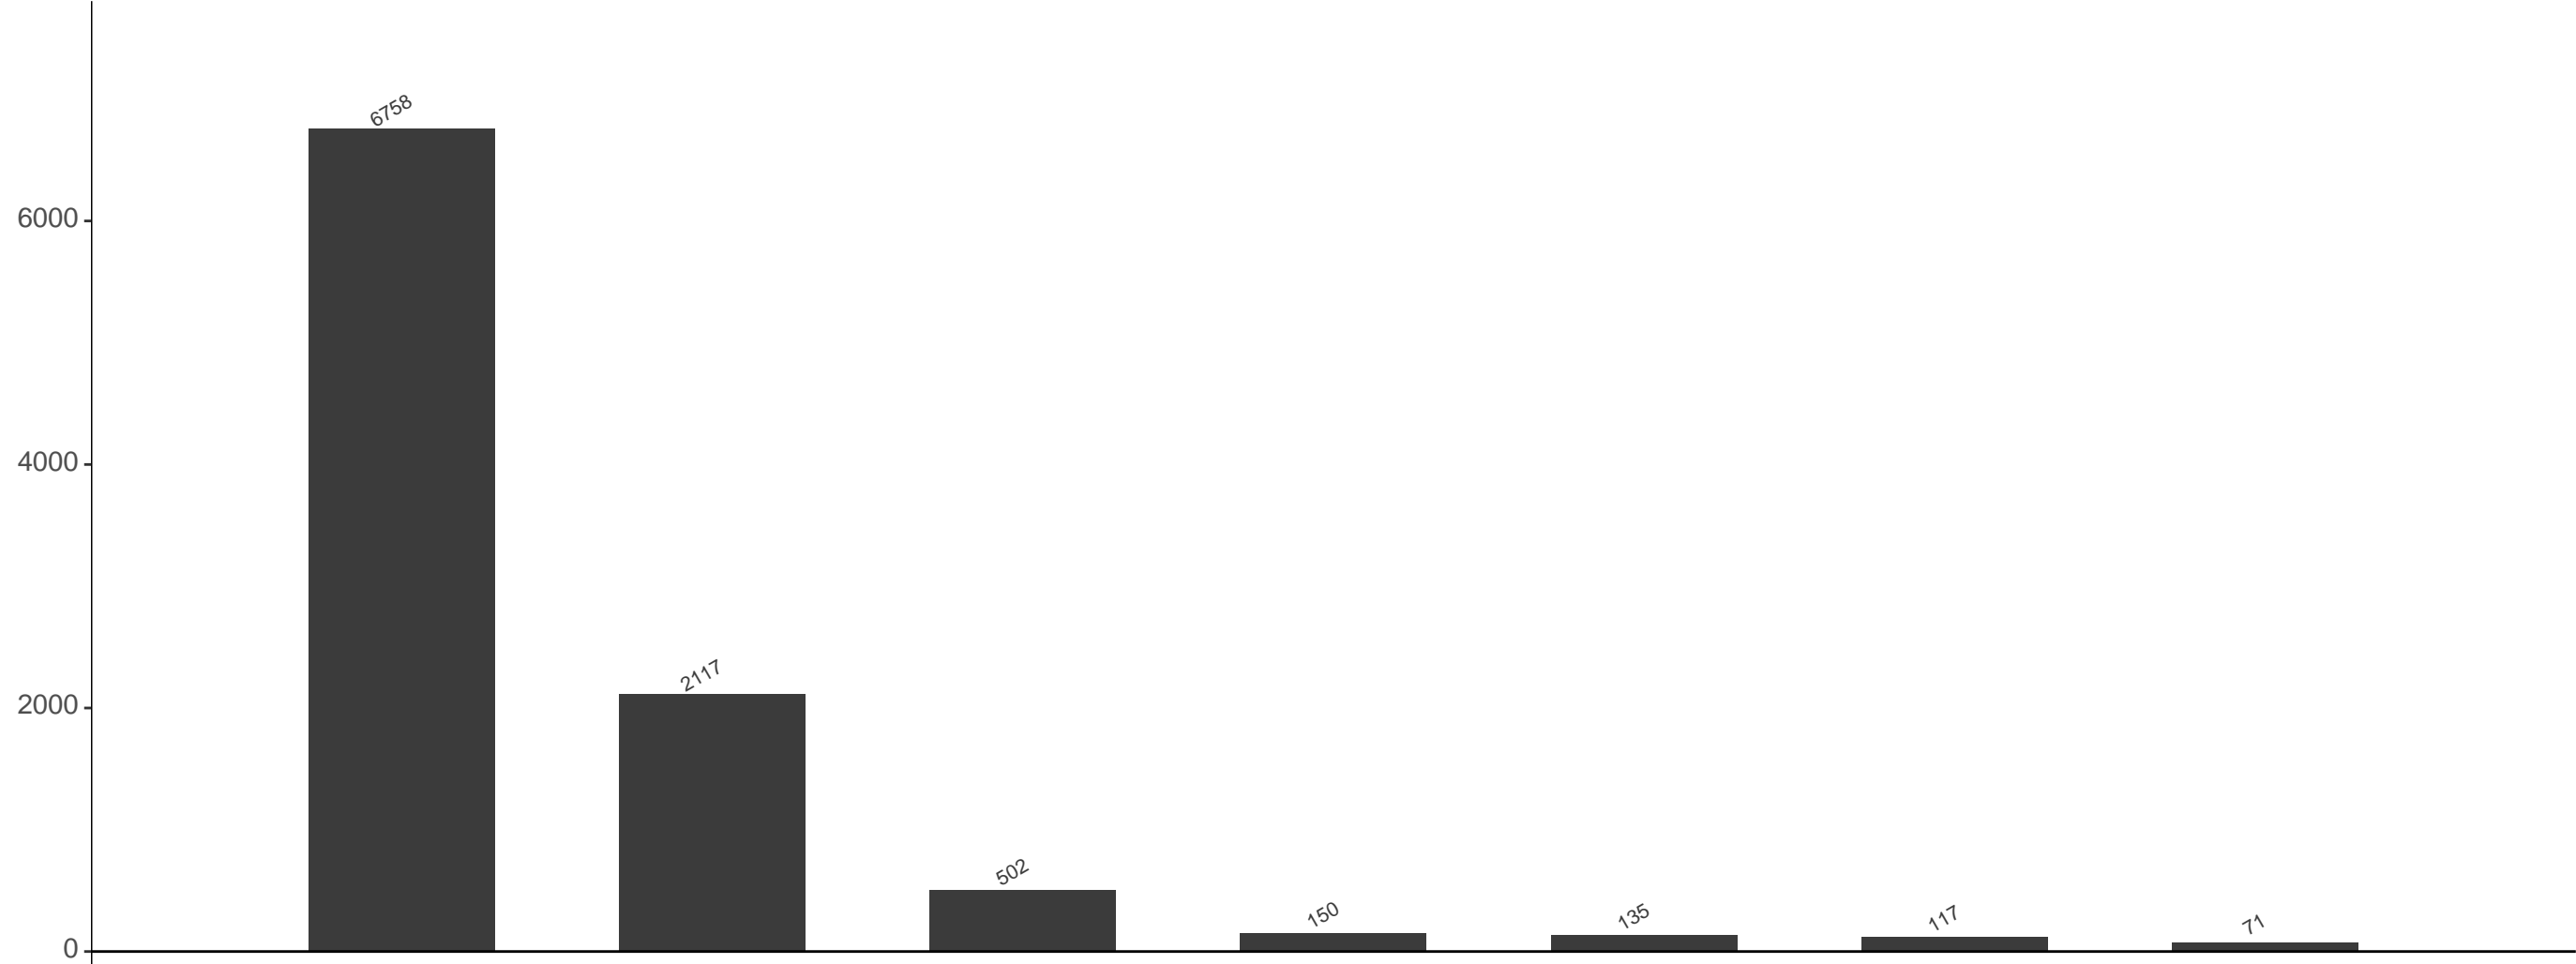

Intersection Size

Rad21-Kc167-li2015_R1

Rad21-Kc167-li2015_R2

Rad21-Kc167-li2015_R3

7500 5000 2500 0
Set Size